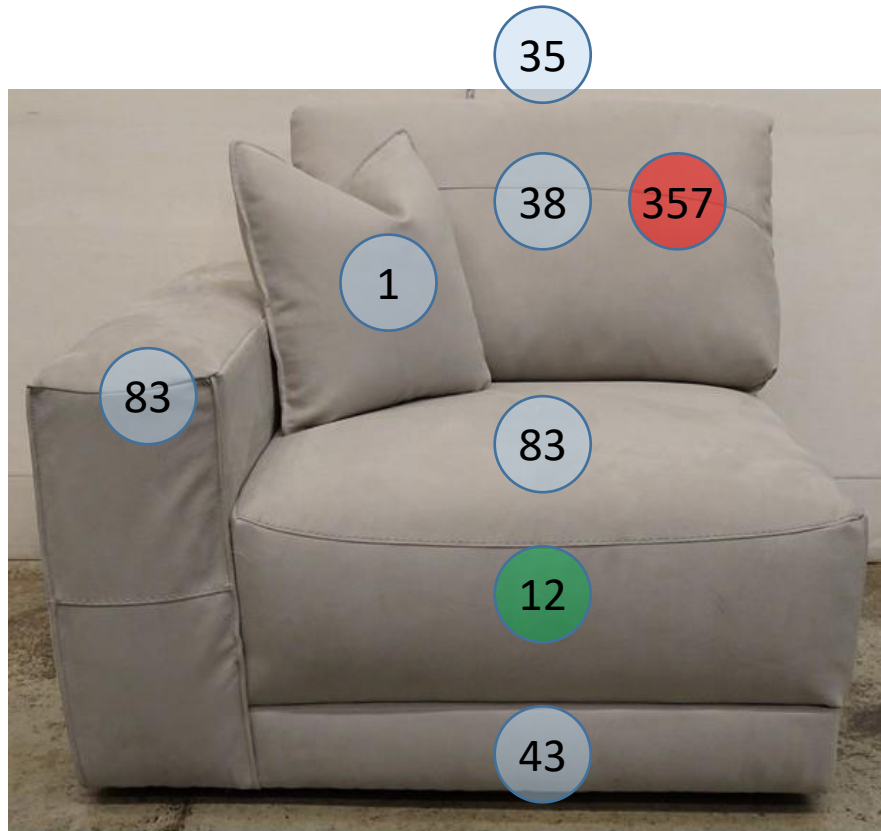

1830464

Call Out	Description
●	Blown Fiber
●	Cushion Chaise Pad - top Pad
●	Cushion Foam
●	KD Component
●	Cover

183 SECTIONAL
DIMENSIONS
6 PIECE
CONFIGURATION

183 SECTIONAL
DIMENSIONS
6 PIECE
CONFIGURATION