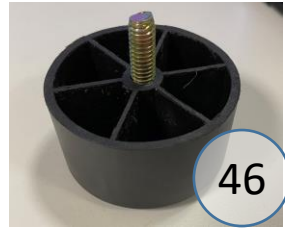

1830464

Call Out	Description
●	Blown Fiber
●	Cushion Chaise Pad - top Pad
●	Cushion Foam
●	KD Component
●	Cover

183 SECTIONAL
DIMENSIONS
6 PIECE
CONFIGURATION

183 SECTIONAL
DIMENSIONS
6 PIECE
CONFIGURATION