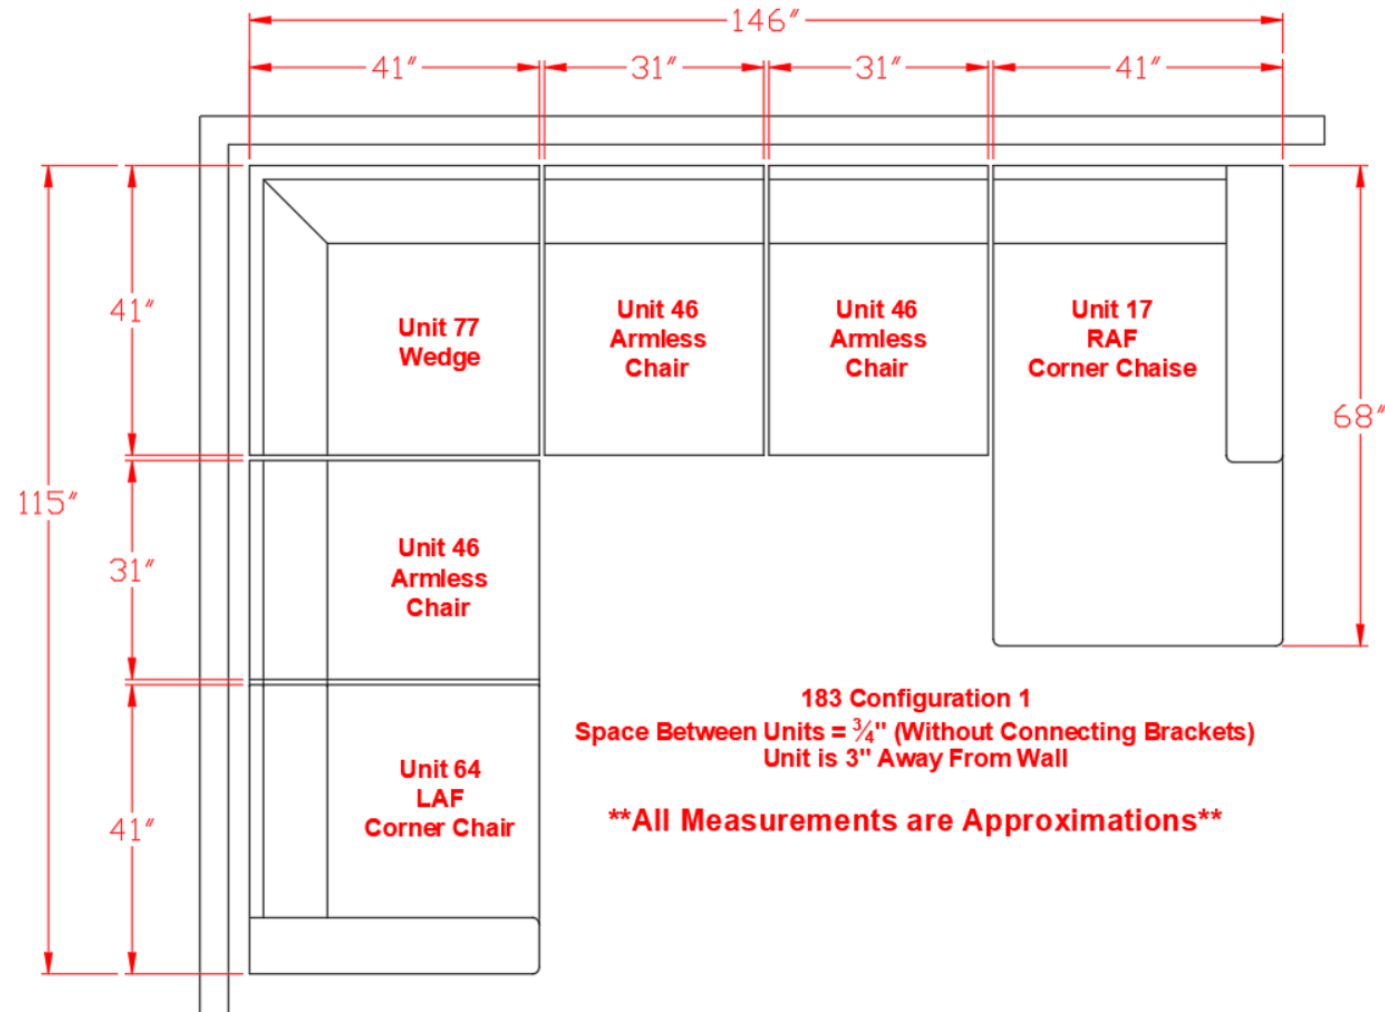

1830464

Call Out	Description
●	Blown Fiber
●	Cushion Chaise Pad - top Pad
●	Cushion Foam
●	KD Component
●	Cover

183 SECTIONAL
DIMENSIONS
6 PIECE
CONFIGURATION

183 SECTIONAL
DIMENSIONS
6 PIECE
CONFIGURATION